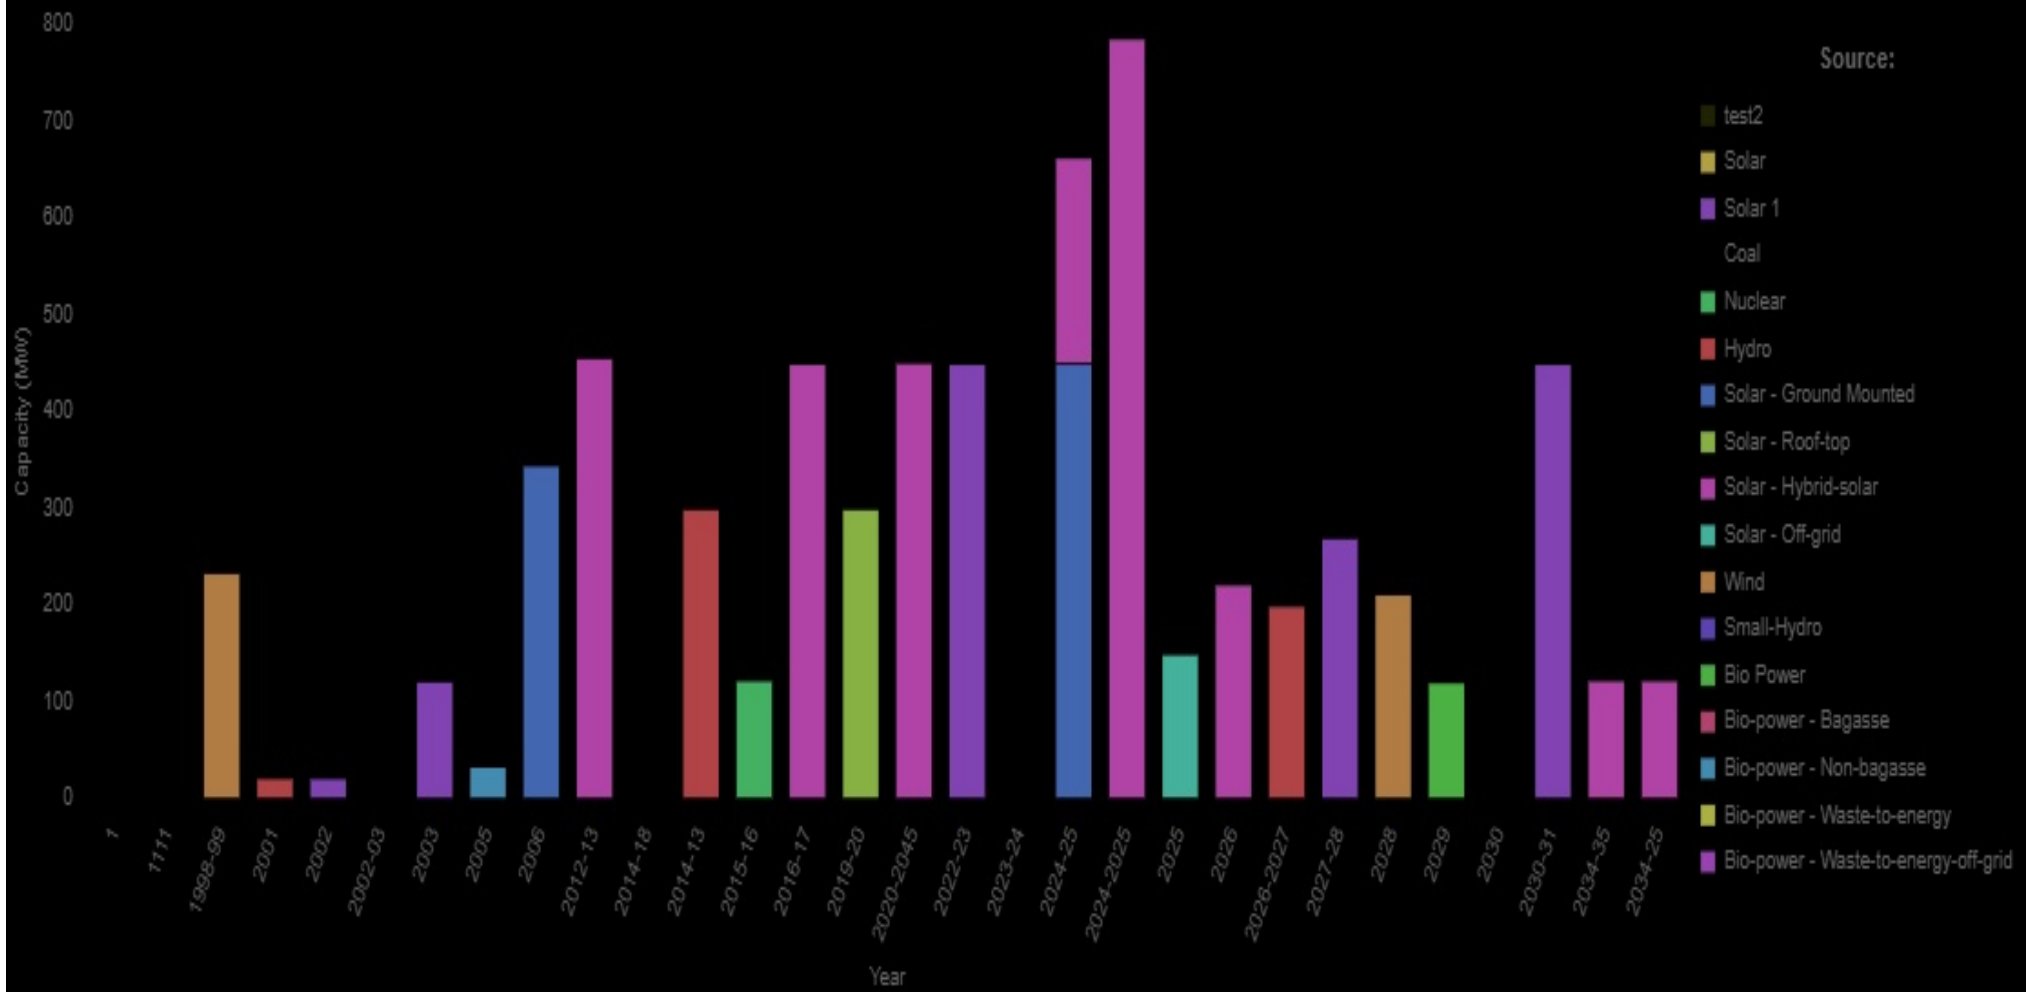

Installed Capacity by Source & Year

Disclaimer: 450

Source: 124

Notes: 500